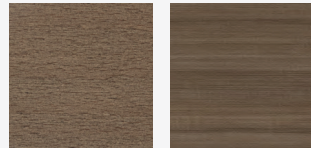

Wood Finish & Laminate Crossovers

WOOD FINISH LAMINATE

White Willow White Painted Wood

WOOD FINISH LAMINATE

New Age Oak Park Elm

WOOD FINISH LAMINATE

Parisian Studio Teak Studio Teak

WOOD FINISH LAMINATE

Uptown Walnut Walnut Heights

WOOD FINISH LAMINATE

Wild Montana Walnut Columbian Walnut