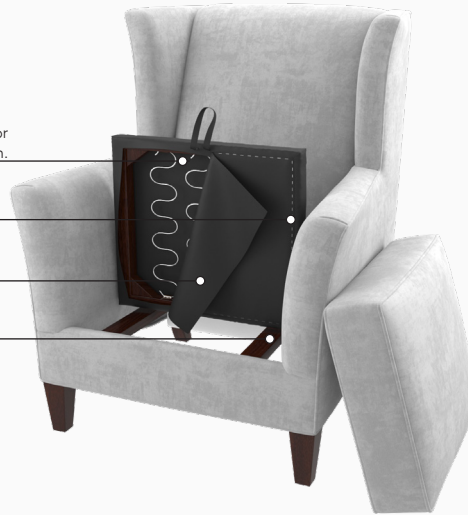

# Removable Seat Deck VS Clean Out

## REMOVEABLE SEAT DECK

Seat decks are manufactured to be easily lifted out of the frame for quick removal and simple clean up.

Seat suspension under cushion includes a spring unit for seating comfort and extends the life of the seat cushion.

Stainless steel staples prevent rust.

Seat deck is finished in moisture resistant vinyl for easy clean up.

All internal exposed wood surfaces are sealed for moisture resistance and cleanability.

Loose Seat

Tight Seat

Also available in tight seat styles.  
Seat cushion and deck lift out as a complete unit.